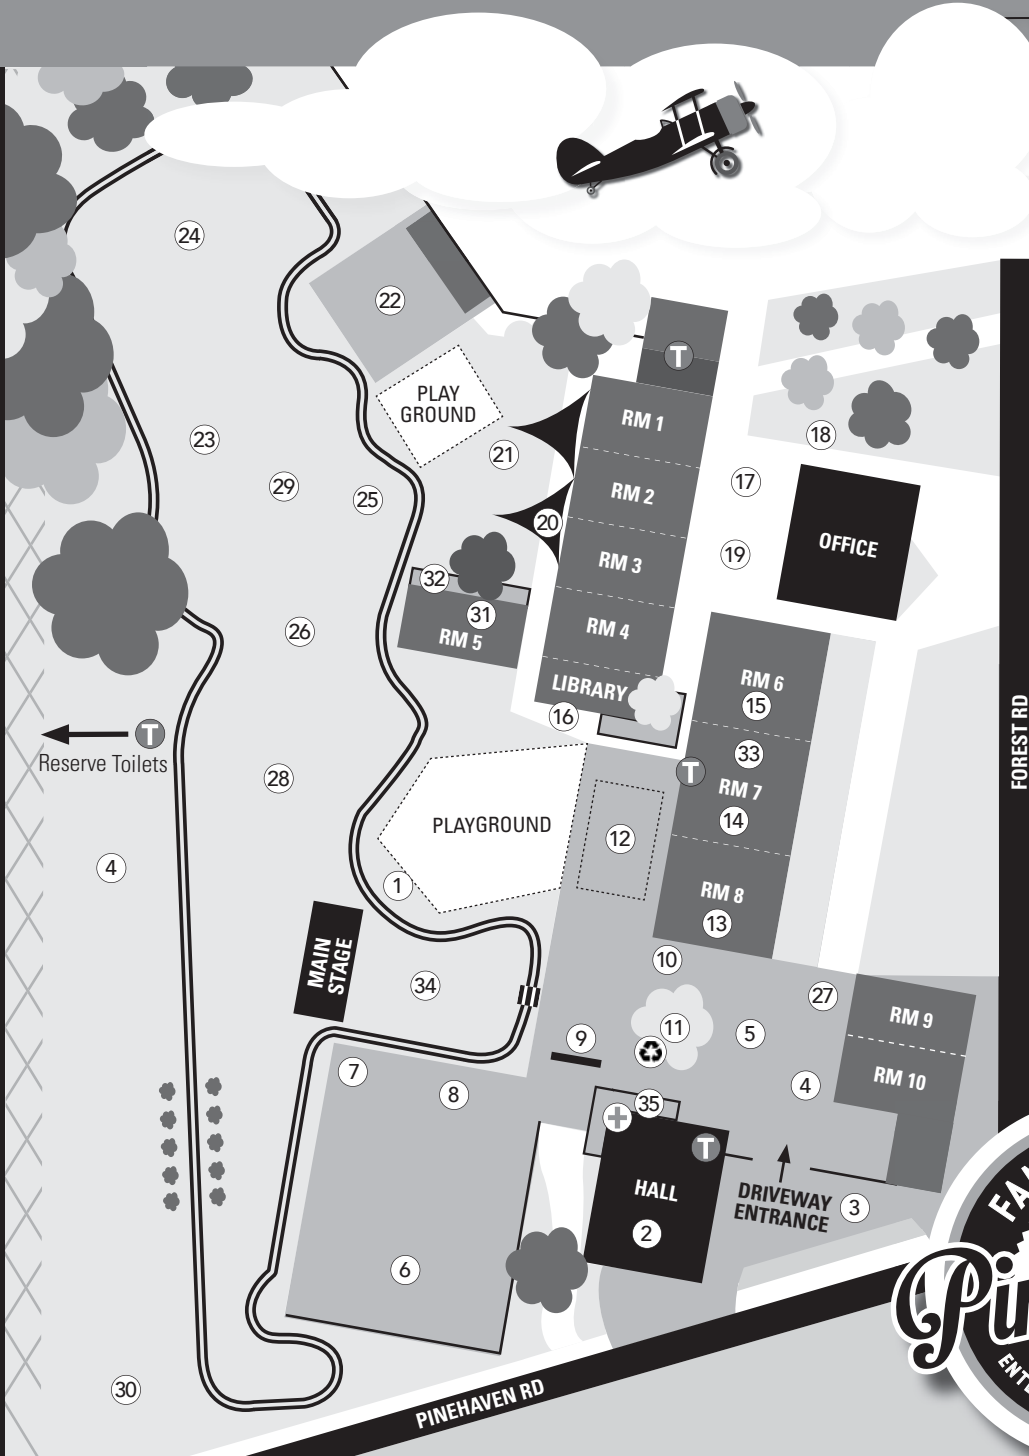

Map + Directory

- | | | | |
|---|--|---|---|
| ① | Tombola | ⑱ | Smash Palace |
| ② | Pre-loved Sale | ⑳ | Garden Haven |
| ③ | Little Driver | ㉑ | Craft Haven |
| ④ | Fire Truck (one of 2 locations) | ㉒ | Paintball Challenge |
| ⑤ | Colouring Competition | ㉓ | Petting Zoo |
| ⑥ | Lofty the Train | ㉔ | Pony Rides |
| ⑦ | Coffee Truck | ㉕ | Sausage Sizzle |
| ⑧ | Stock Car Display | ㉖ | Fear Factor |
| ⑨ | Dunk the Teacher | ㉗ | Pre-school Bouncy Castle |
| ⑩ | Lions Food Truck
<i>Chips, Hotdogs, Drinks</i> | ㉘ | Big Kids Bouncy Castle |
| ⑪ | Raffles & Silent Auction | ㉙ | Needle in the Haystack |
| ⑫ | Food
<i>Pulled Pork Rolls, Nachos
Drinks, Burgers, Sausage Sizzle</i> | ㉚ | Giant Slide |
| ⑬ | Tea Room
<i>Room 8</i> | ㉛ | Beauty Haven
<i>Room 5</i> |
| ⑭ | Bake Sale
<i>Room 7</i> | ㉜ | Imagination Garden Competition
<i>Room 5 Deck</i> |
| ⑮ | Candy Haven
<i>Room 6</i> | ㉝ | Cupcake Competition
<i>Room 7</i> |
| ⑯ | Lucky Dip | ㉞ | Main Stage & Picnic Area |
| ⑰ | Guess the Balloons | ㉟ | Eftpos/Bank
<i>Hall Deck</i> |
| ⑱ | Nerf Challenge | Ⓣ | Toilets
<i>Outside Room 7, Back of Room 1,
Hall Foyer, Pinehaven Reserve
(next to Tennis Club)</i> |
| | | + | First Aid
<i>Room 8</i> |

THIS MAP IS RECYCLABLE

When finished with your map please deposit your map into the Map recycling box near the front gate.

Main Stage Performances

Saturday 5th November 2016, 10am-2pm

Our main stage will act as our live entertainment Haven. We have a selection of talented performers as well as activities for you to get involved in.

Below is the timetable for the day, so you won't miss a beat. Grab a bite to eat and soak up the atmosphere on one of our picnic blankets in front of the Main Stage... Enjoy and don't be shy to join in with the Juicy Wiggle!